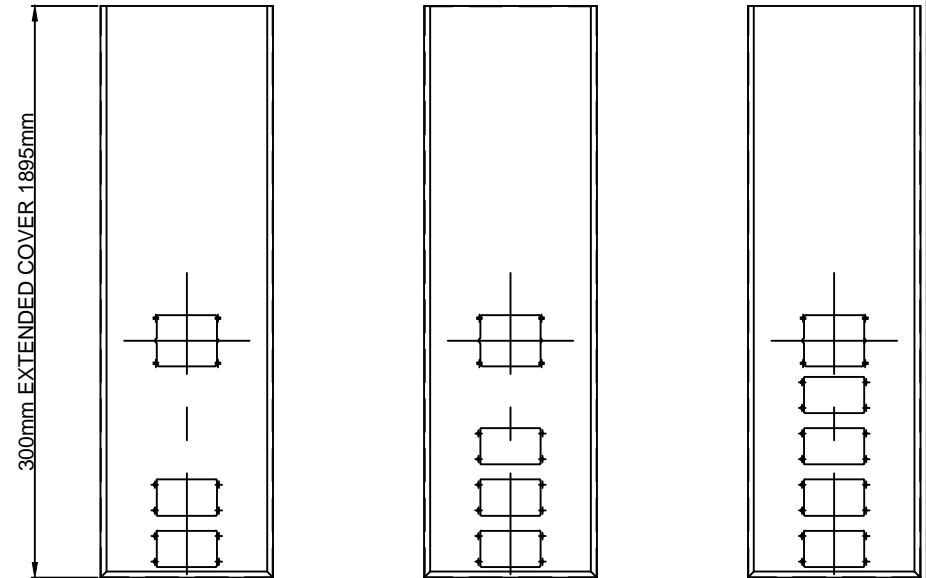

STANDARD 1595mm 2,3 & 4 GAS COVERS
SUITABLE FOR CEILING HEIGHTS
2300mm TO 2610mm

1895mm EXTENDED 2,3 & 4 GAS COVERS
SUITABLE FOR CEILING HEIGHTS
2600mm TO 2910mm

If In Doubt Ask									
Do Not Scale	Drawn by K.J.P.	Checked by	Approved by - date	Filename	Date 21/01/2015	Scale NTS	All Dims In mm Unless Otherwise Stated		
	PRECISION UK Ltd CPX Technology Building, Pepper Road, Hazel Grove, Sockport SK7 5BW Tel: 00 44 (0) 161 487 2822 Fax: 00 44 (0) 161 487 2816 Email: info@precisionuk.co.uk www.precisionuk.co.uk			MODULE COVER SELECTION MOD-CVR-SEL-01				Revision 0	Sheet 1/1