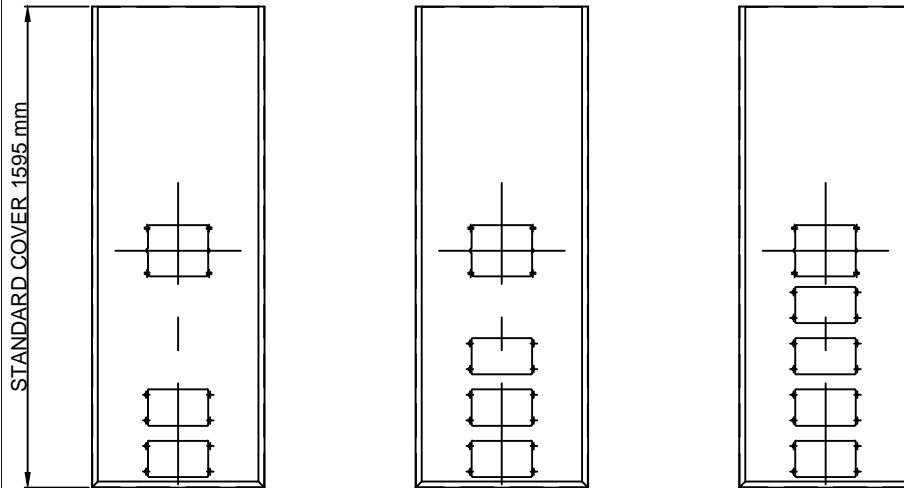

STANDARD 1595mm 2,3 & 4 GAS COVERS
SUITABLE FOR CEILING HEIGHTS
2300mm TO 2610mm

1895mm EXTENDED 2,3 & 4 GAS COVERS
SUITABLE FOR CEILING HEIGHTS
2600mm TO 2910mm

If In Doubt Ask									
Do Not Scale	Drawn by K.J.P.	Checked by	Approved by - date	Filename	Date 21/01/2015	Scale NTS	All Dims In mm Unless Otherwise Stated		
	PRECISION UK Ltd CPX Technology Building, Pepper Road, Hazel Grove, Sockport SK7 5BW Tel: 00 44 (0) 161 487 2822 Fax: 00 44 (0) 161 487 2816 Email: info@precisionuk.co.uk www.precisionuk.co.uk			MODULE COVER SELECTION MOD-CVR-SEL-01				Revision 0	Sheet 1/1